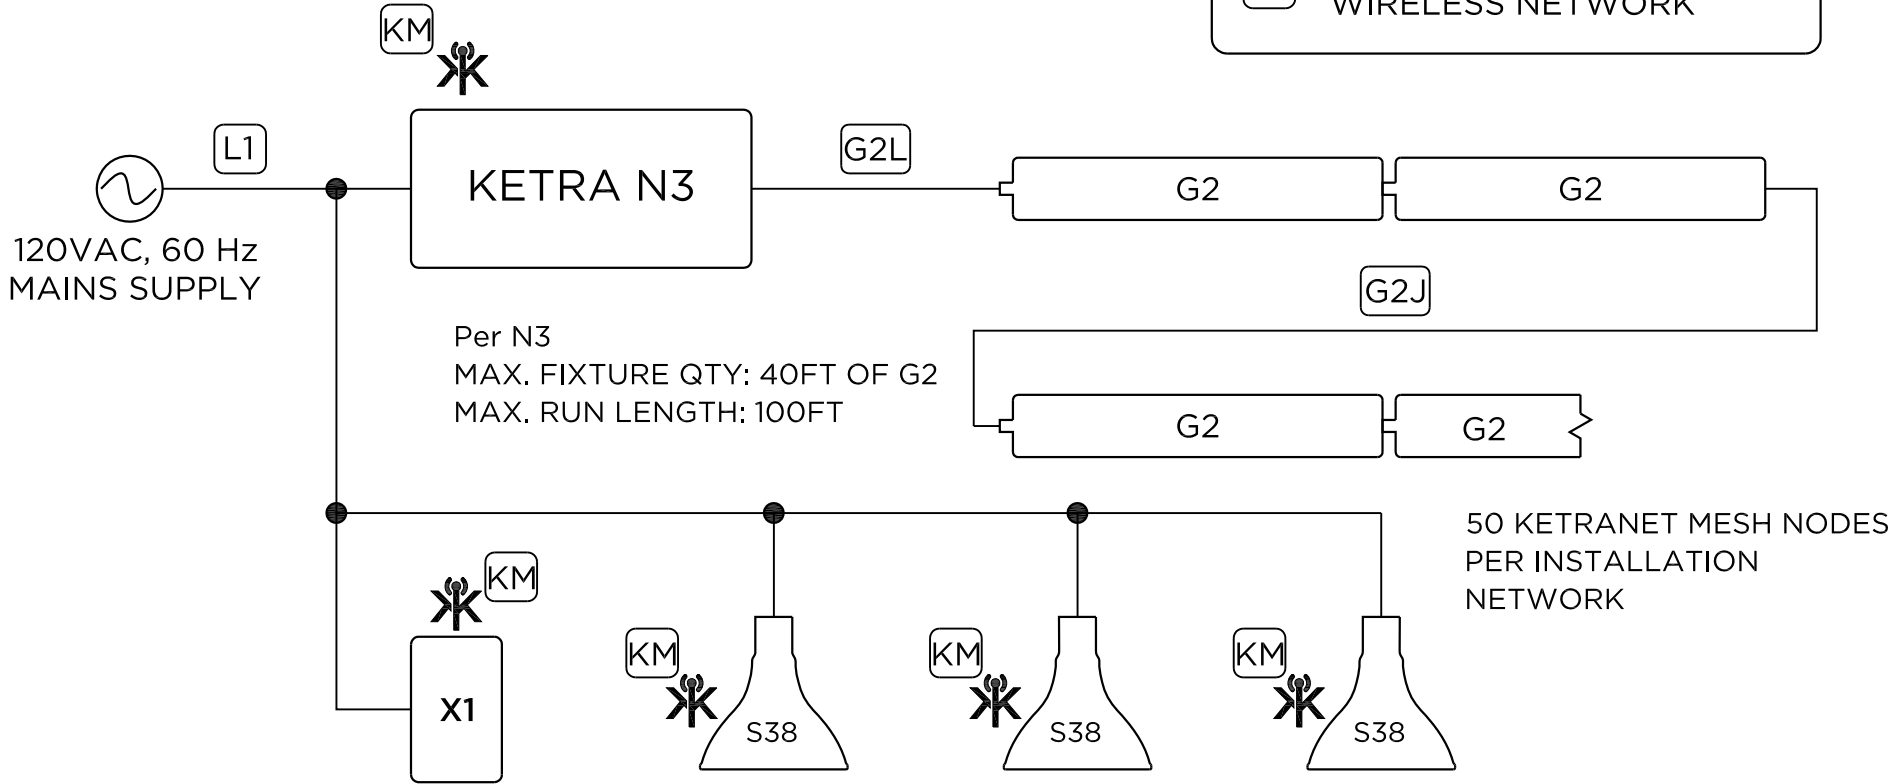

KEY	
L1	12AWG, 3 WIRE
G2L	KETRA G2 LEADER CABLE
G2J	KETRA G2 JUMPER CABLE
KM	KETRANET MESH WIRELESS NETWORK

3815 S. CAPITAL OF TEXAS HWY, STE 100, AUSTIN, TX 78704 512.347.1100

TITLE:	KETRA X1, N3 TO G2, S38	WHERE USED:	X1, N3, G2, S38
PROJECT:	ONE-LINE DIAGRAM	NOTES:	40FT G2 MAX PER N3 100FT TOTAL MAX RUN LENGTH
REVISION#:	2	UNITS:	N/A
		PAPER SIZE:	8.5" X11"
		SCALE:	NTS
		DATE:	6/8/15