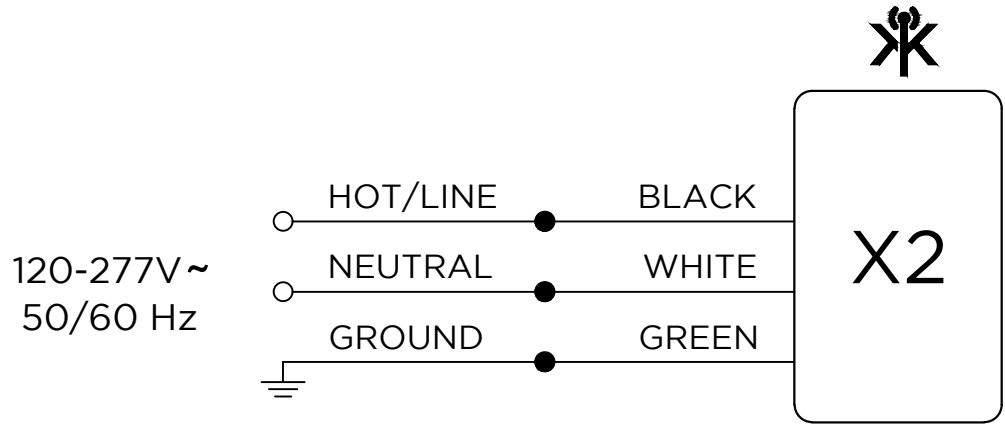

KETRA

3815 S. CAPITAL OF TEXAS HWY
SUITE 100
AUSTIN, TX 78704
P: 512.347.1100

GENERAL NOTES:

1. KETRANET MESH IS KETRA'S WIRELESS CONTROL PROTOCOL.
2. A NODE IS A KETRANET MESH ENABLED WIRELESS DEVICE.
3. 50 KETRANET MESH NODES MAX. PER INSTALLATION NETWORK.
4. ALL KETRANET MESH NODES TO BE INSTALLED WITHIN 50'-0" RANGE OF THE NEAREST NODE.

FOR REFERENCE ONLY
NOT FOR
CONSTRUCTION

DRAWING TYPE: WD
DRAWING #:
REVISION #: 01
DATE: 08/24/2016
DRAWN BY: CEH
CHECKED BY: GEB
SCALE: NTS

SHEET NAME
KETRA, X2

SHEET
1 OF 1

KEY

 KETRANET MESH
WIRELESS NETWORK