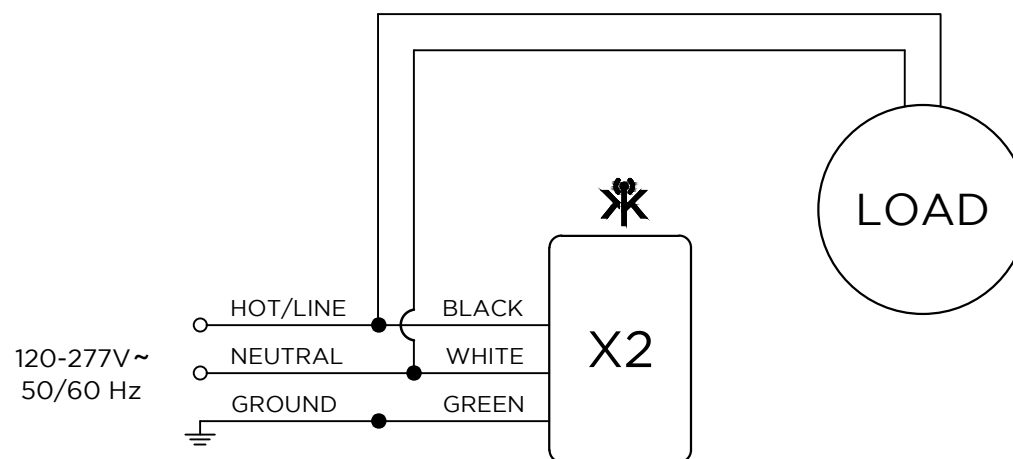

KETRA

3815 S. CAPITAL OF TEXAS HWY
SUITE 100
AUSTIN, TX 78704
P: 512.872.4349

GENERAL NOTES:

1. KETRANET MESH IS KETRA'S WIRELESS CONTROL PROTOCOL.
2. A NODE IS A KETRANET MESH ENABLED WIRELESS DEVICE.
3. 50 KETRANET MESH NODES MAX. PER INSTALLATION NETWORK.
4. ALL KETRANET MESH NODES TO BE INSTALLED WITHIN 50'-0" RANGE OF THE NEAREST NODE.

SHEET NAME

KETRA
X2, LOAD

SHEET

1 OF 1

KEY

 KETRANET MESH
WIRELESS NETWORK