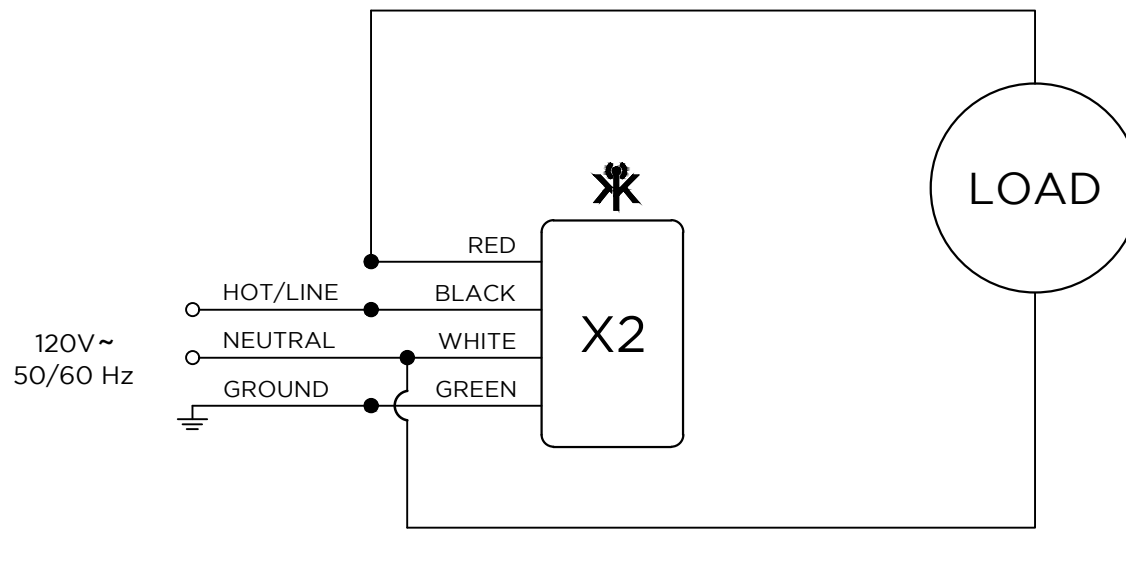

KETRA

3815 S. CAPITAL OF TEXAS HWY
SUITE 100
AUSTIN, TX 78704
P: 512.347.1100

GENERAL NOTES:

1. KETRANET MESH IS KETRA'S WIRELESS CONTROL PROTOCOL.
2. A NODE IS A KETRANET MESH ENABLED WIRELESS DEVICE.
3. 50 KETRANET MESH NODES MAX. PER INSTALLATION NETWORK.
4. ALL KETRANET MESH NODES TO BE INSTALLED WITHIN 50'-0" RANGE OF THE NEAREST NODE.

CHECKED BY: GEB

SCALE: NTS

SHEET NAME

KETRA
X2 KEYPAD

SHEET

1 OF 1

X2 KEYPAD,
AC INPUT, NO DIMMER