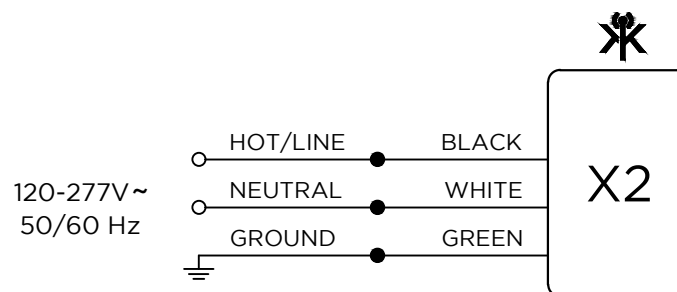

KETRA

3815 S. CAPITAL OF TEXAS HWY
SUITE 100
AUSTIN, TX 78704
P: 512.347.1100

GENERAL NOTES:

1. KETRANET MESH IS KETRA'S WIRELESS CONTROL PROTOCOL.
2. A NODE IS A KETRANET MESH ENABLED WIRELESS DEVICE.
3. 50 KETRANET MESH NODES MAX. PER INSTALLATION NETWORK.
4. ALL KETRANET MESH NODES TO BE INSTALLED WITHIN 50'-0" RANGE OF THE NEAREST NODE.

CHECKED BY: GEB

SCALE: NTS

SHEET NAME

KETRA
X2 KEYPAD

SHEET

1 OF 1

X2 KEYPAD,
AC INPUT, NO DIMMER