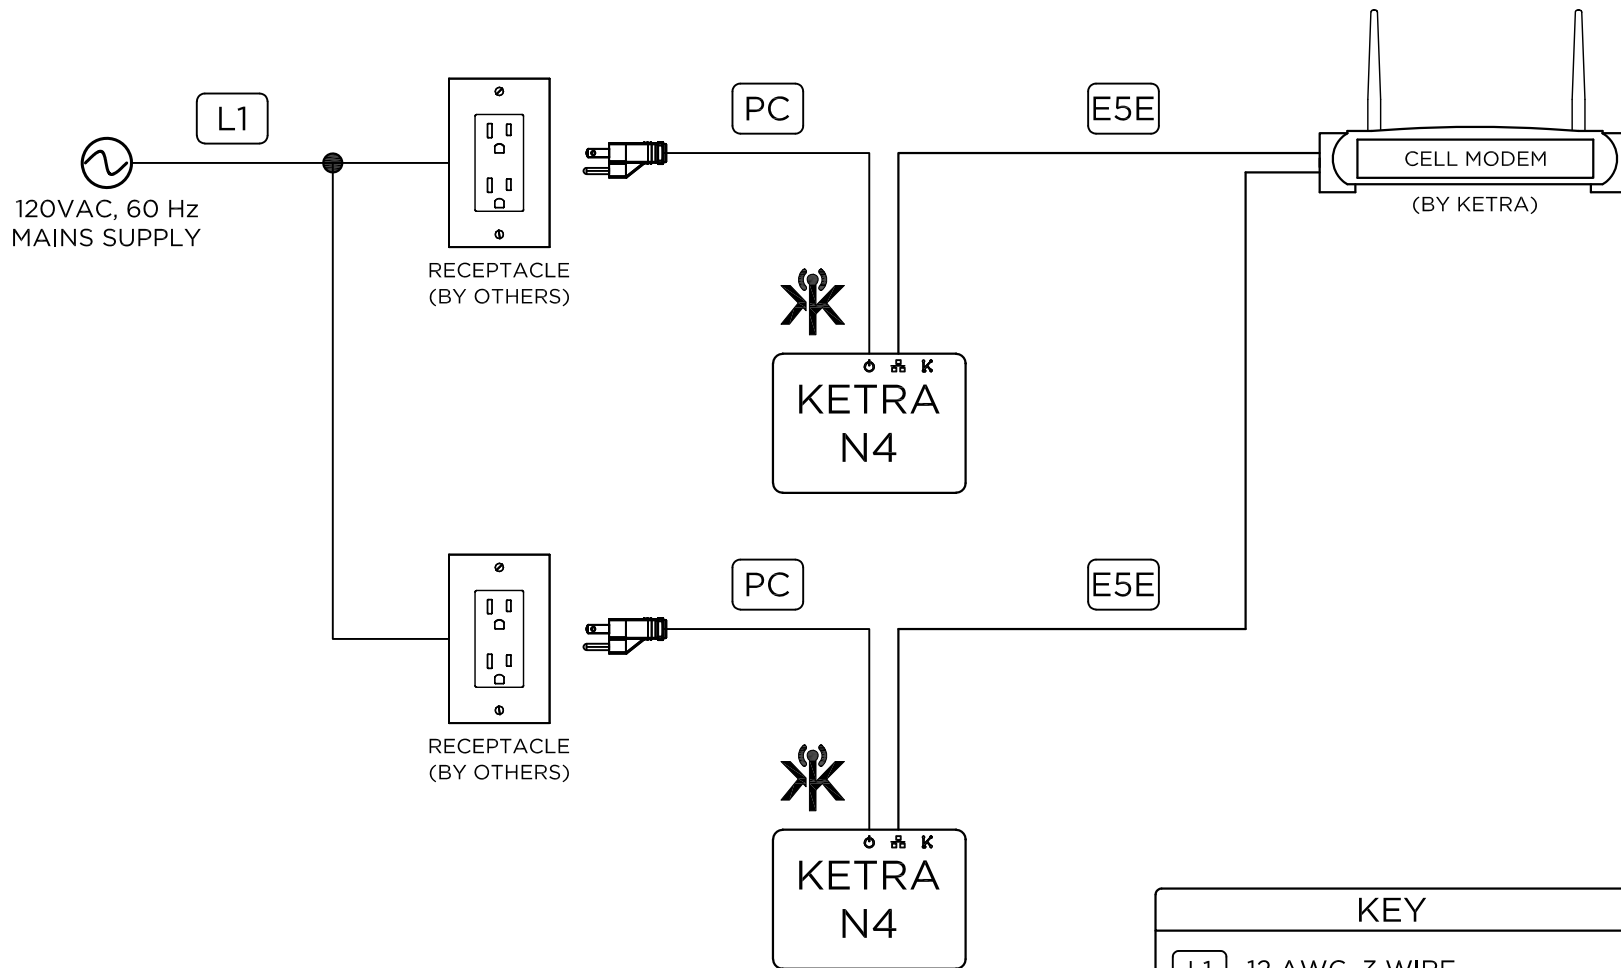

KETRA

Natural Light. Better Life.™

3815 S. CAPITAL OF TEXAS HWY
SUITE 100
AUSTIN, TX 78704
P: 512.872.4349

GENERAL NOTES:

1. KETRANET MESH IS KETRA'S WIRELESS CONTROL PROTOCOL.
2. A NODE IS A KETRANET MESH ENABLED WIRELESS DEVICE.
3. 50 KETRANET MESH NODES MAX. PER INSTALLATION NETWORK.
4. ALL KETRANET MESH NODES TO BE INSTALLED WITHIN 50'-0" RANGE OF THE NEAREST NODE.
5. 10 N4'S MAX. PER DAISY CHAIN SERIES.

FOR REFERENCE ONLY
NOT FOR
CONSTRUCTION

DRAWING TYPE: WD
DRAWING #:
REVISION #: 01
DATE: 02/21/2016
DRAWN BY: CEH
CHECKED BY: GEB
SCALE: NTS

KEY

L1	12 AWG, 3 WIRE
PC	KETRA POWER CORD
E5E	CAT5E, 4 PAIR, UNSHIELDED
	KETRANET MESH WIRELESS NETWORK

SHEET NAME
KETRA
N4, N4, CELL MODEM

SHEET

1 OF 1