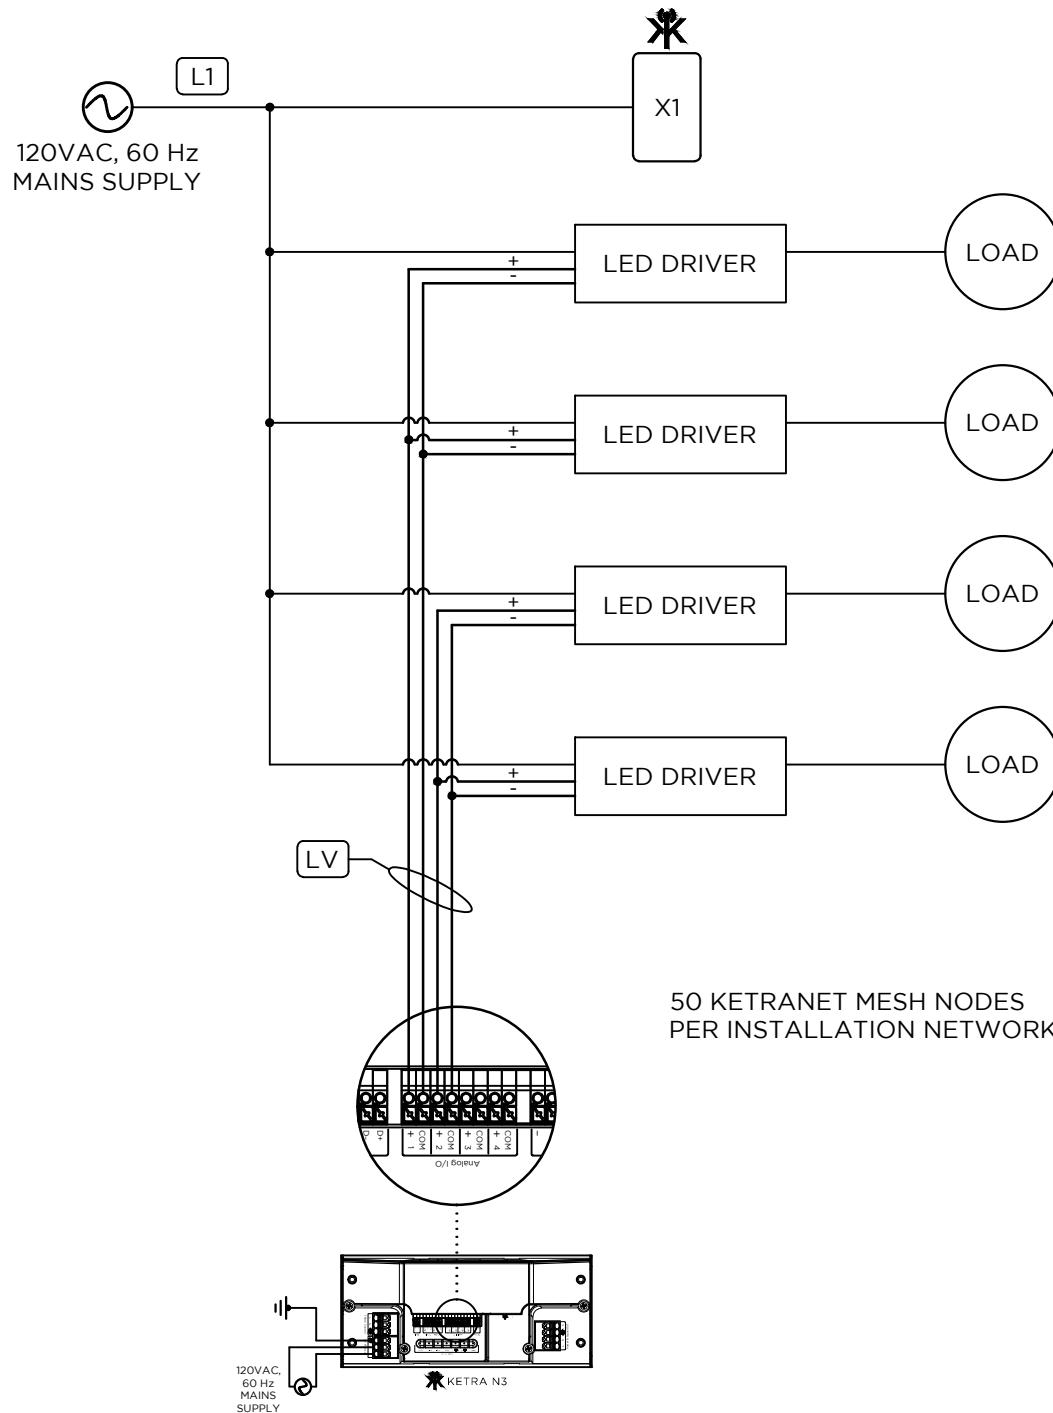

# KETRA

3815 S. CAPITAL OF TEXAS HWY  
SUITE 100  
AUSTIN, TX 78704  
P: 512.347.1100

**GENERAL NOTES:**

1. KETRANET MESH IS KETRA'S WIRELESS CONTROL PROTOCOL.
2. A NODE IS A KETRANET MESH ENABLED WIRELESS DEVICE.
3. 50 KETRANET MESH NODES MAX. PER INSTALLATION NETWORK.
4. ALL KETRANET MESH NODES TO BE INSTALLED WITHIN 50'-0" RANGE OF THE NEAREST NODE.

FOR REFERENCE ONLY  
NOT FOR  
CONSTRUCTION

DRAWING TYPE: WD  
DRAWING #:  
REVISION #: 01  
DATE: 06/14/2016  
DRAWN BY: CEH  
CHECKED BY: GEB  
SCALE: NTS

SHEET NAME  
KETRA N3, X1,  
MULTIPLE LED  
DRIVERS, LOAD

## KEY

L1 12 AWG, 3 WIRE

LV 16-24 AWG, 2 WIRE

KETRANET MESH  
WIRELESS NETWORK