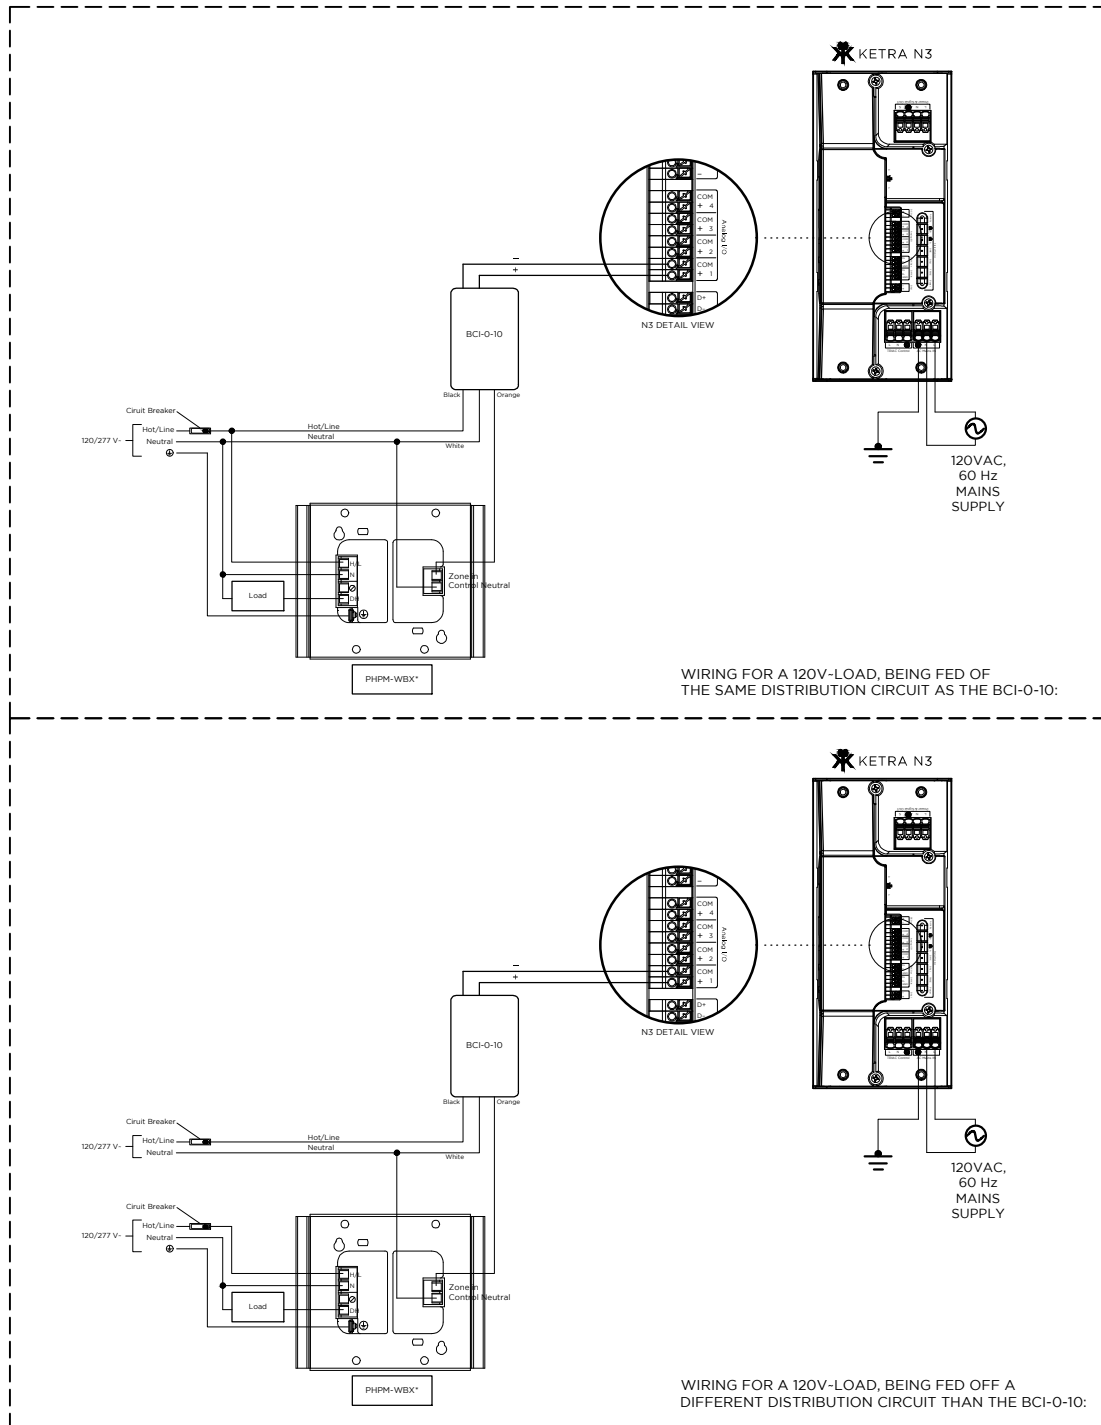

KETRA

3815 S. CAPITAL OF TEXAS HWY
 SUITE 100
 AUSTIN, TX 78704
 P: 512.347.1100

GENERAL NOTES:

1. KETRANET MESH IS KETRA'S WIRELESS CONTROL PROTOCOL.
2. A NODE IS A KETRANET MESH ENABLED WIRELESS DEVICE.
3. 50 KETRANET MESH NODES MAX. PER INSTALLATION NETWORK.
4. ALL KETRANET MESH NODES TO BE INSTALLED WITHIN 50'-0" RANGE OF THE NEAREST NODE.

FOR REFERENCE ONLY
 NOT FOR
 CONSTRUCTION

DRAWING TYPE: WD
 DRAWING #:
 REVISION #: 02
 DATE: 04/15/2016
 DRAWN BY: CEH
 CHECKED BY: GEB
 SCALE: NTS

SHEET NAME
 KETRA N3,
 PHPM-WBX, BCI-0-10V,
 DIMMING CONTROL, LOAD

SHEET

1 OF 1

KEY	
	KETRANET MESH WIRELESS NETWORK