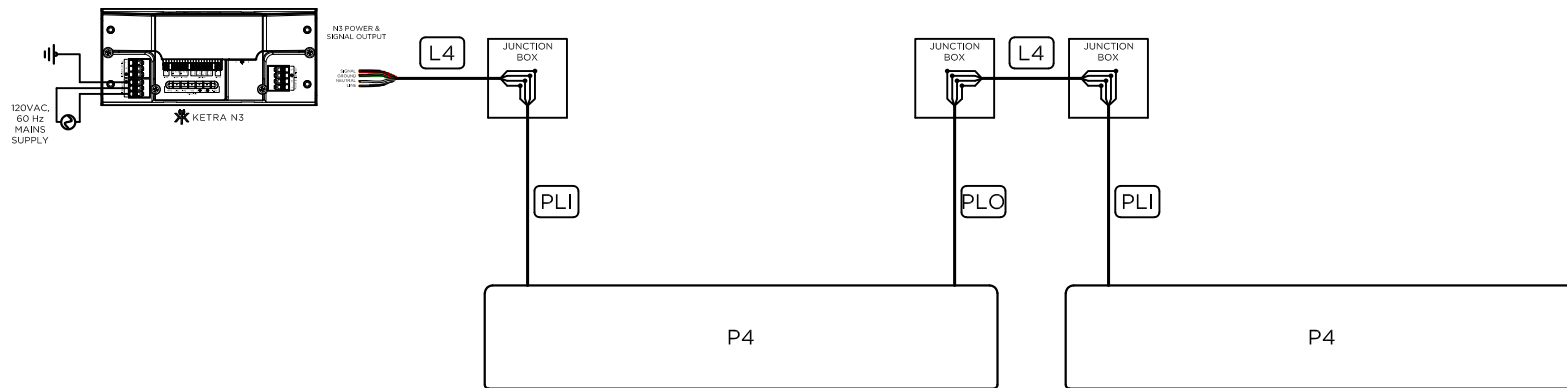

KETRA

Natural Light. Better Life.™

3815 S. CAPITAL OF TEXAS HWY
SUITE 100
AUSTIN, TX 78704
P: 512.872.4349

GENERAL NOTES:

1. KETRANET MESH IS KETRA'S WIRELESS CONTROL PROTOCOL.
2. A NODE IS A KETRANET MESH ENABLED WIRELESS DEVICE.
3. 50 KETRANET MESH NODES MAX. PER INSTALLATION NETWORK.
4. ALL KETRANET MESH NODES TO BE INSTALLED WITHIN 50'-0" RANGE OF THE NEAREST NODE.
5. PER N3:
MAX. FIXTURE QTY: 40FT OF G2
MAX. RUN LENGTH: 100FT

PER N3:
MAX. FIXTURE QTY: 40 FT OF P4
MAX. RUN LENGTH: 100FT

50 KETRANET MESH NODES PER
INSTALLATION NETWORK

KEY

- L4** 16 AWG, 4 WIRE
- PLI** KETRA P4 PENDANT LEADER CABLE IN
- PLO** KETRA P4 PENDANT LEADER CABLE OUT
- *K** KETRANET MESH WIRELESS NETWORK