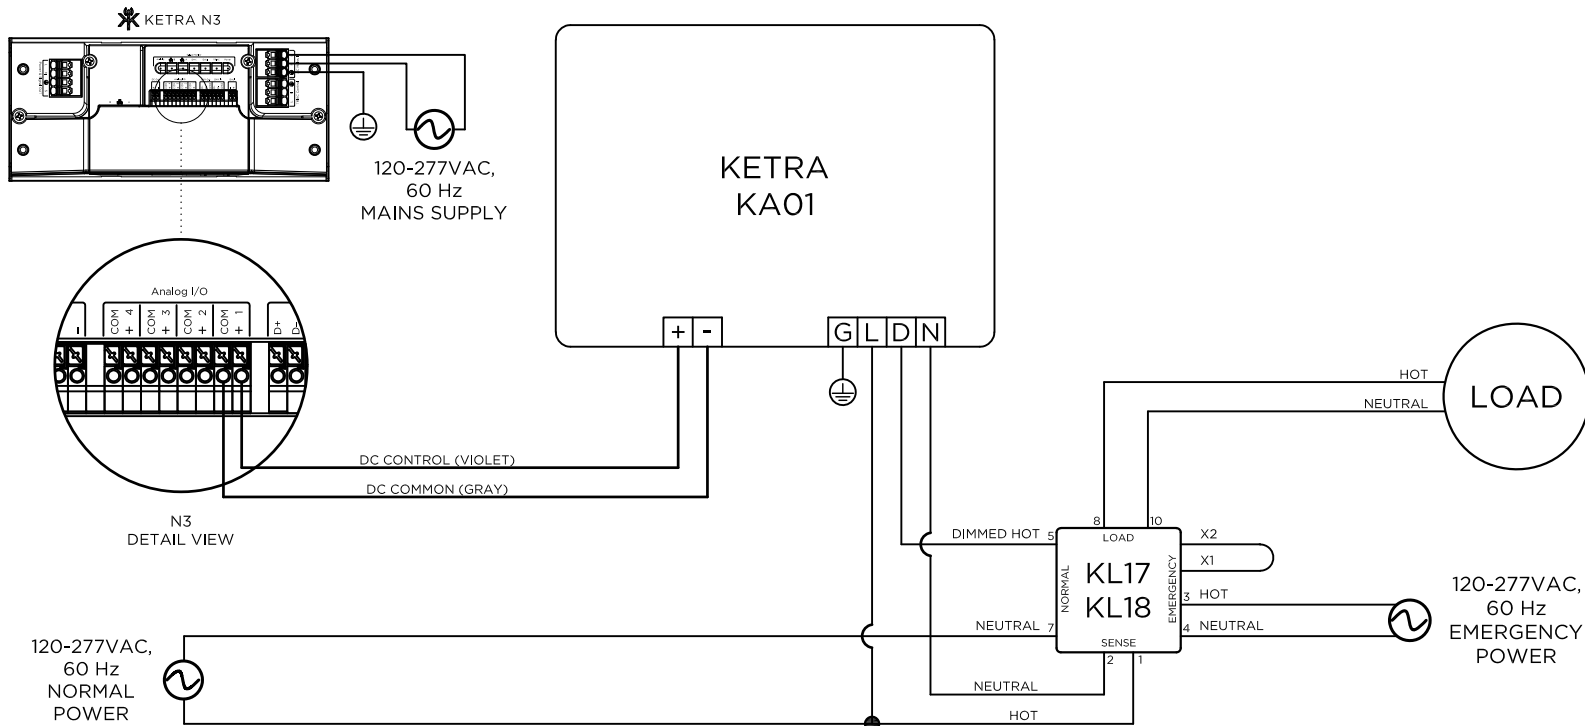

KETRA

Natural Light. Better Life.™

3815 S. CAPITAL OF TEXAS HWY
SUITE 100
AUSTIN, TX 78704
P: 512.872.4349

GENERAL NOTES:

1. KETRANET MESH IS KETRA'S WIRELESS CONTROL PROTOCOL.
2. A NODE IS A KETRANET MESH ENABLED WIRELESS DEVICE.
3. 50 KETRANET MESH NODES MAX. PER INSTALLATION NETWORK.
4. ALL KETRANET MESH NODES TO BE INSTALLED WITHIN 50'-0" RANGE OF THE NEAREST NODE.

FOR REFERENCE ONLY
NOT FOR
CONSTRUCTION

DRAWING TYPE: WD
DRAWING #:
REVISION #: 00
DATE: 03/06/2017
DRAWN BY: LEB
CHECKED BY: CEH
SCALE: NTS

SHEET NAME
KETRA
N3, KA01,
KL17 / KL18

SHEET

1 OF 1

NOTE:
SPECIFY KL17 FOR 120V
LUMINAIRE CONTROL
OR KL08 FOR 277V
LUMINAIRE CONTROL