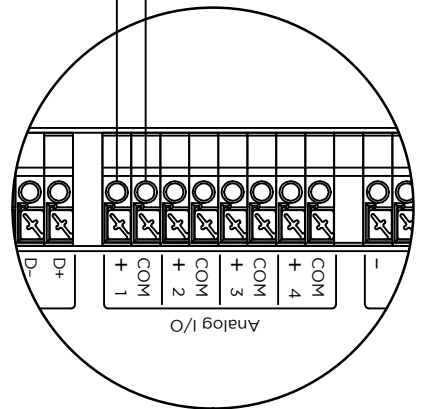

SHEET  
1 OF 1

KL12

BY KETRA  
OR EQUIV.

BLUE  
RED  
BLACK

GRAY (NOT USED)  
YELLOW/ORANGE (NOT USED)  
WHITE/BLUE (NOT USED)  
BLUE  
RED  
BLACK

KL14

BY KETRA  
OR EQUIV.

120VAC, 60 Hz  
MAINS SUPPLY  
N  
L  
BLACK  
BLUE  
WHITE

N3 DETAIL VIEW

KETRA N3

120VAC, 60 Hz  
MAINS SUPPLY

KEY

KETRANET MESH  
WIRELESS NETWORK