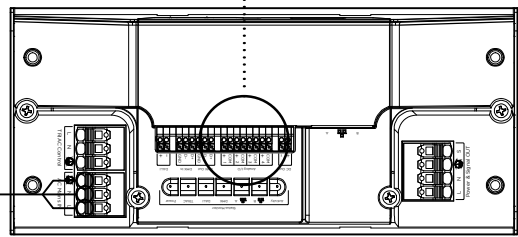

KETRA N3

120VAC, 60 Hz
MAINS SUPPLY

KEY

KETRANET MESH
WIRELESS NETWORK