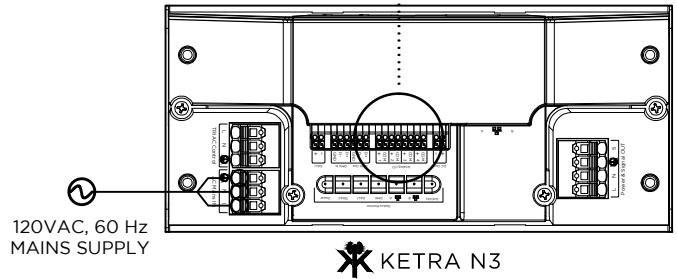

FOR REFERENCE ONLY
NOT FOR
CONSTRUCTION

DRAWING TYPE: WD
DRAWING #:
REVISION #: 02
DATE: 12/07/2016
DRAWN BY: CEH
CHECKED BY: TH
SCALE: NTS

SHEET NAME
KETRA N3, KL08
DIMMING PHOTOCELL

SHEET

1 OF 1

N3 DETAIL VIEW