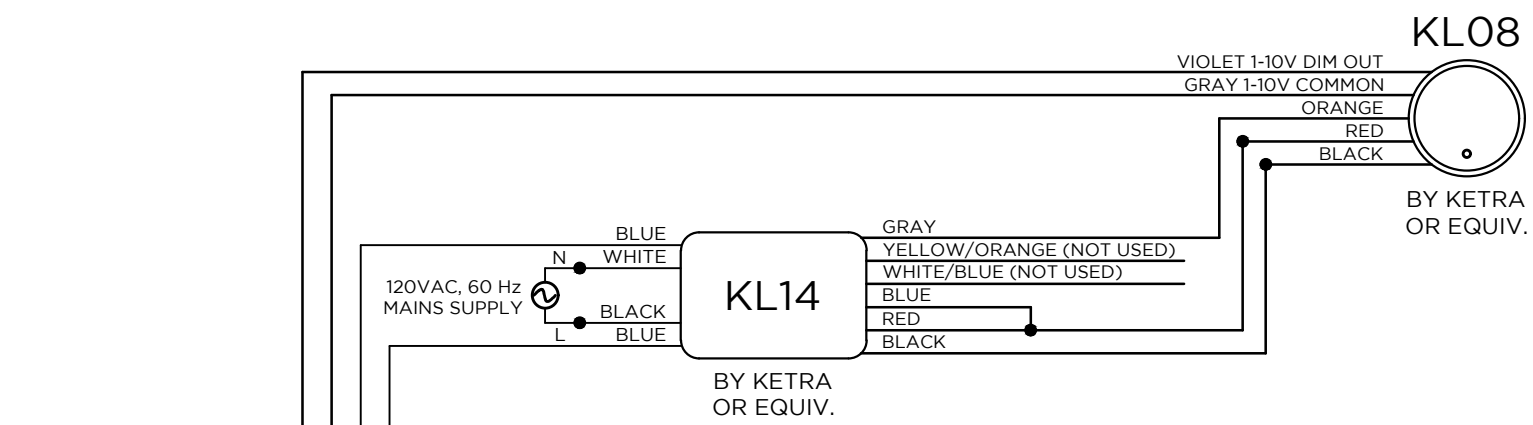

KETRA

3815 S. CAPITAL OF TEXAS HWY
SUITE 100
AUSTIN, TX 78704
P: 512.872.4349

GENERAL NOTES:

1. KETRANET MESH IS KETRA'S WIRELESS CONTROL PROTOCOL.
2. A NODE IS A KETRANET MESH ENABLED WIRELESS DEVICE.
3. 50 KETRANET MESH NODES MAX. PER INSTALLATION NETWORK.
4. ALL KETRANET MESH NODES TO BE INSTALLED WITHIN 50'-0" RANGE OF THE NEAREST NODE.

FOR REFERENCE ONLY
NOT FOR
CONSTRUCTION

DRAWING TYPE: WD
DRAWING #:
REVISION #: 02
DATE: 12/07/2016
DRAWN BY: CEH
CHECKED BY: TH
SCALE: NTS

SHEET NAME
KETRA N3, KL08
DIMMING PHOTOCELL

SHEET

1 OF 1

N3 DETAIL VIEW