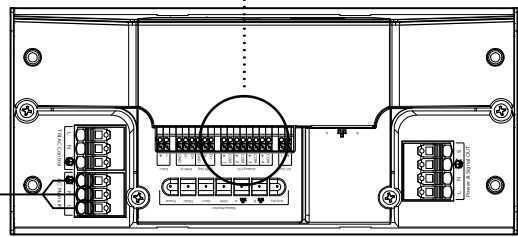

FOR REFERENCE ONLY
NOT FOR
CONSTRUCTION

DRAWING TYPE: WD
DRAWING #:
REVISION #: 00
DATE: 08/29/2016
DRAWN BY: CEH
CHECKED BY: TH
SCALE: NTS

SHEET NAME
KETRA N3, KL07
SWITCHING PHOTOCELL

SHEET
1 OF 1

KL07

BY KETRA
OR EQUIV.

- GRAY (NOT USED)
- YELLOW/ORANGE (NOT USED)
- WHITE/BLUE (NOT USED)
- BLUE
- RED
- BLACK

KL14

BY KETRA
OR EQUIV.

N3 DETAIL VIEW

KETRA N3

120VAC, 60 Hz
MAINS SUPPLY

KEY

KETRANET MESH
WIRELESS NETWORK