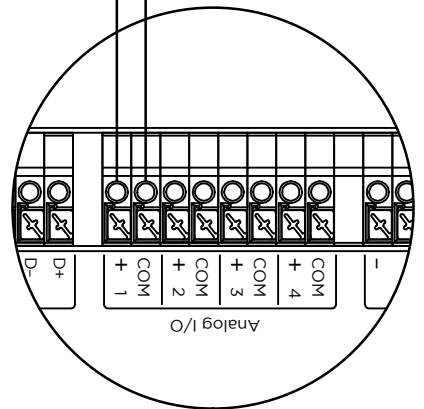

KETRA

3815 S. CAPITAL OF TEXAS HWY
SUITE 100
AUSTIN, TX 78704
P: 512.872.4349

GENERAL NOTES:

1. KETRANET MESH IS KETRA'S WIRELESS CONTROL PROTOCOL.
2. A NODE IS A KETRANET MESH ENABLED WIRELESS DEVICE.
3. 50 KETRANET MESH NODES MAX. PER INSTALLATION NETWORK.
4. ALL KETRANET MESH NODES TO BE INSTALLED WITHIN 50'-0" RANGE OF THE NEAREST NODE.

FOR REFERENCE ONLY
NOT FOR
CONSTRUCTION

DRAWING TYPE: WD
DRAWING #:
REVISION #: 00
DATE: 08/29/2016
DRAWN BY: CEH
CHECKED BY: TH
SCALE: NTS

SHEET NAME
KETRA N3, KL07
SWITCHING PHOTOCELL

SHEET
1 OF 1

KL07

BY KETRA
OR EQUIV.

- GRAY (NOT USED)
- YELLOW/ORANGE (NOT USED)
- WHITE/BLUE (NOT USED)
- BLUE
- RED
- BLACK

KL14

BY KETRA
OR EQUIV.

N3 DETAIL VIEW

KETRA N3

120VAC, 60 Hz
MAINS SUPPLY

KEY

KETRANET MESH
WIRELESS NETWORK