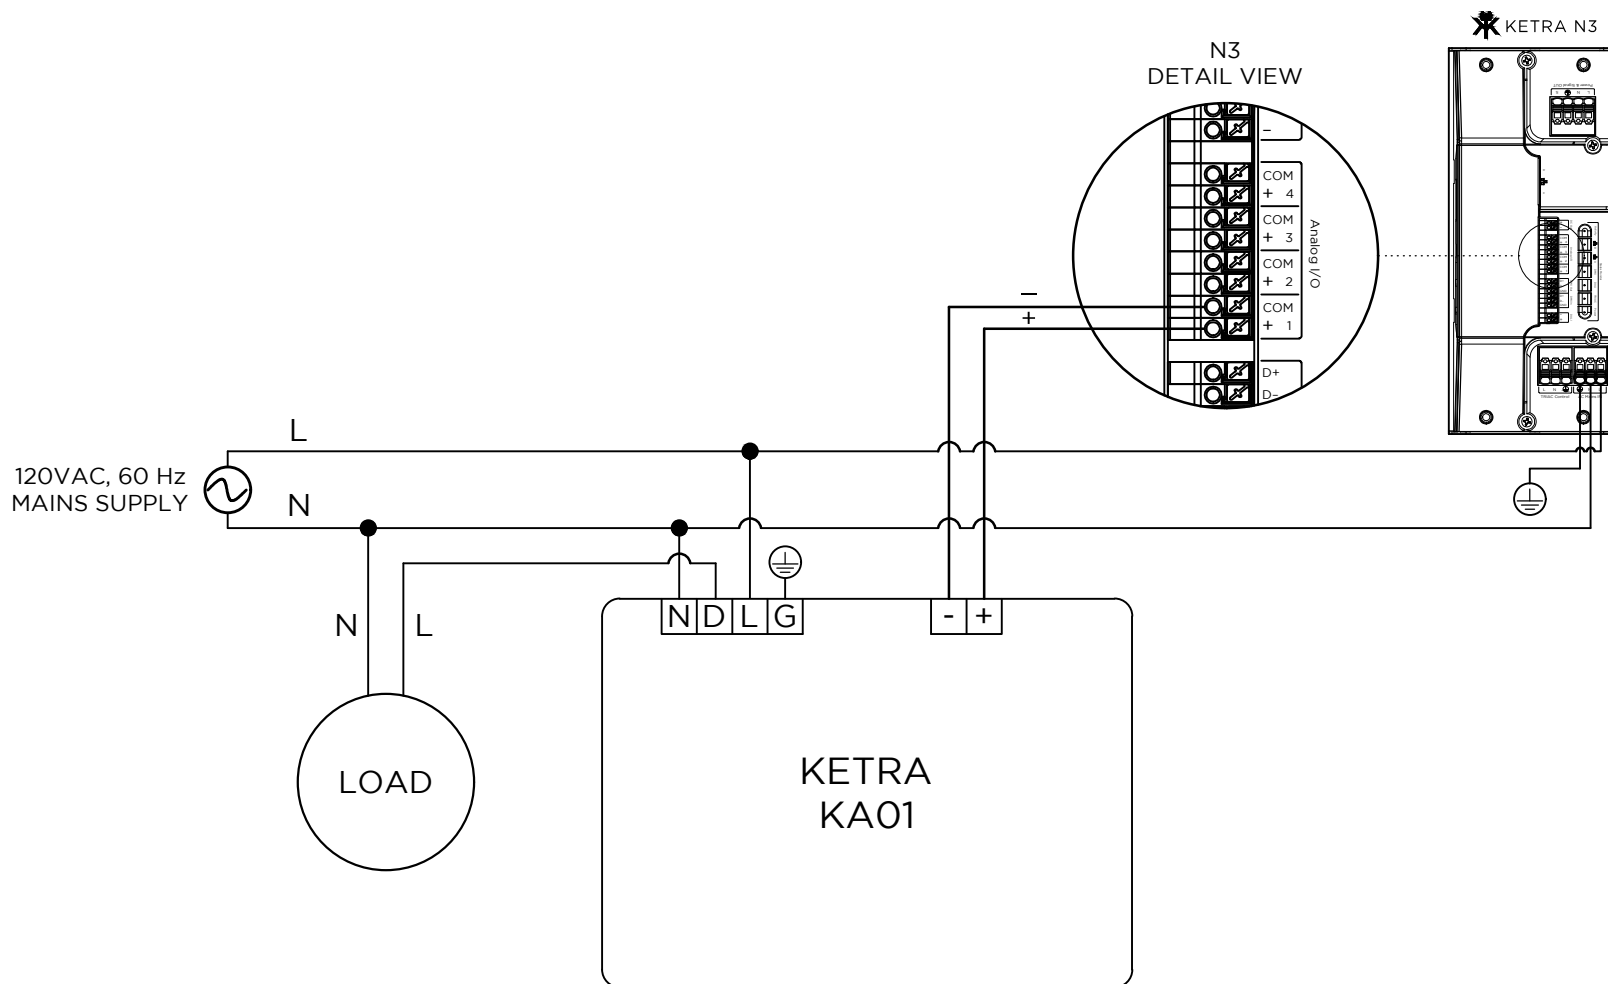

KETRA

Natural Light. Better Life.™

3815 S. CAPITAL OF TEXAS HWY
SUITE 100
AUSTIN, TX 78704
P: 512.872.4349

GENERAL NOTES:

1. KETRANET MESH IS KETRA'S WIRELESS CONTROL PROTOCOL.
2. A NODE IS A KETRANET MESH ENABLED WIRELESS DEVICE.
3. 50 KETRANET MESH NODES MAX. PER INSTALLATION NETWORK.
4. ALL KETRANET MESH NODES TO BE INSTALLED WITHIN 50'-0" RANGE OF THE NEAREST NODE.

FOR REFERENCE ONLY
NOT FOR
CONSTRUCTION

DRAWING TYPE: WD

DRAWING #:

REVISION #: 00

DATE: 10/03/2016

DRAWN BY: CEH

CHECKED BY: TH

SCALE: NTS

SHEET NAME

KETRA
N3, KA01, LOAD

SHEET

1 OF 1

KEY

 KETRANET MESH
WIRELESS NETWORK