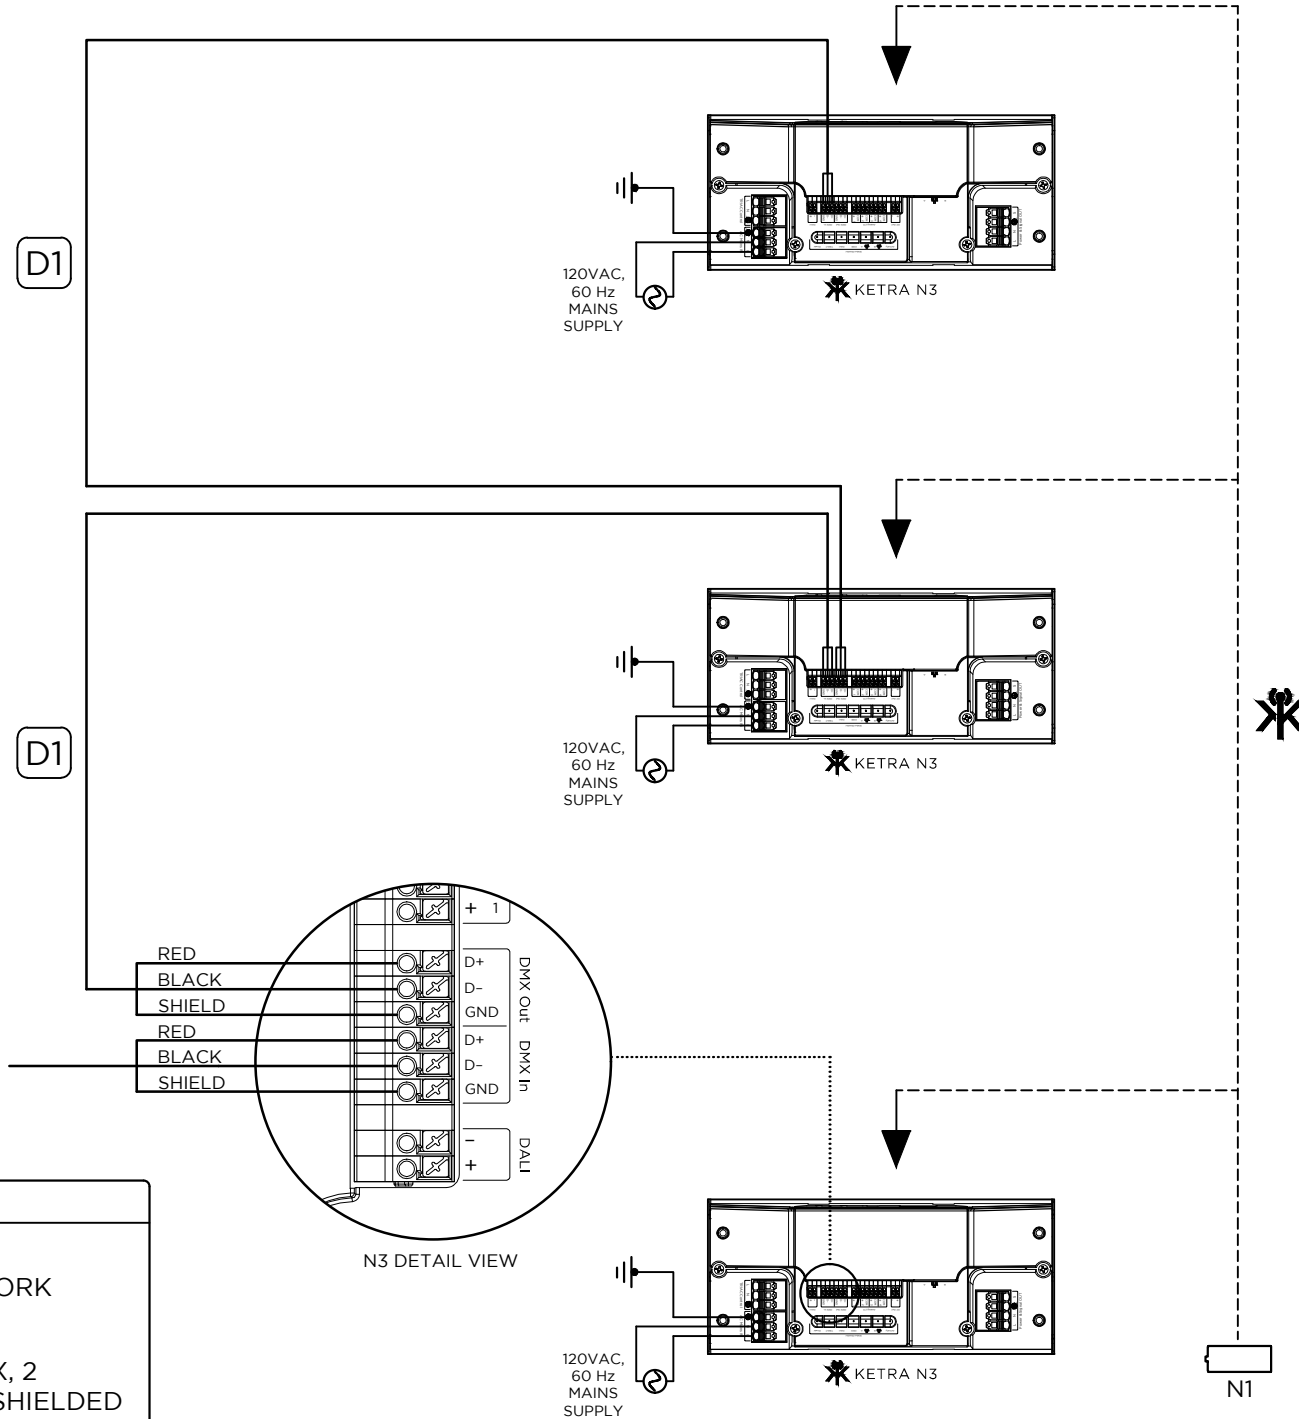

KETRA

3815 S. CAPITAL OF TEXAS HWY
SUITE 100
AUSTIN, TX 78704
P: 512.347.1100

GENERAL NOTES:

1. KETRANET MESH IS KETRA'S WIRELESS CONTROL PROTOCOL.
2. A NODE IS A KETRANET MESH ENABLED WIRELESS DEVICE.
3. 50 KETRANET MESH NODES MAX. PER INSTALLATION NETWORK.
4. ALL KETRANET MESH NODES TO BE INSTALLED WITHIN 50'-0" RANGE OF THE NEAREST NODE.

FOR REFERENCE ONLY
NOT FOR
CONSTRUCTION

DRAWING TYPE: WD

DRAWING #:

REVISION #: 01

DATE: 04/12/2016

DRAWN BY: CEH

CHECKED BY: GEB

SCALE: NTS

SHEET NAME

MULTI N3, DMX CTRL,
WIFI PROGRAMMING

SHEET

1 OF 1

KEY

KETRANET MESH WIRELESS NETWORK

BELDEN-9729 OR EQUIVALENT DMX, 2 TWISTED PAIRS, SHIELDED