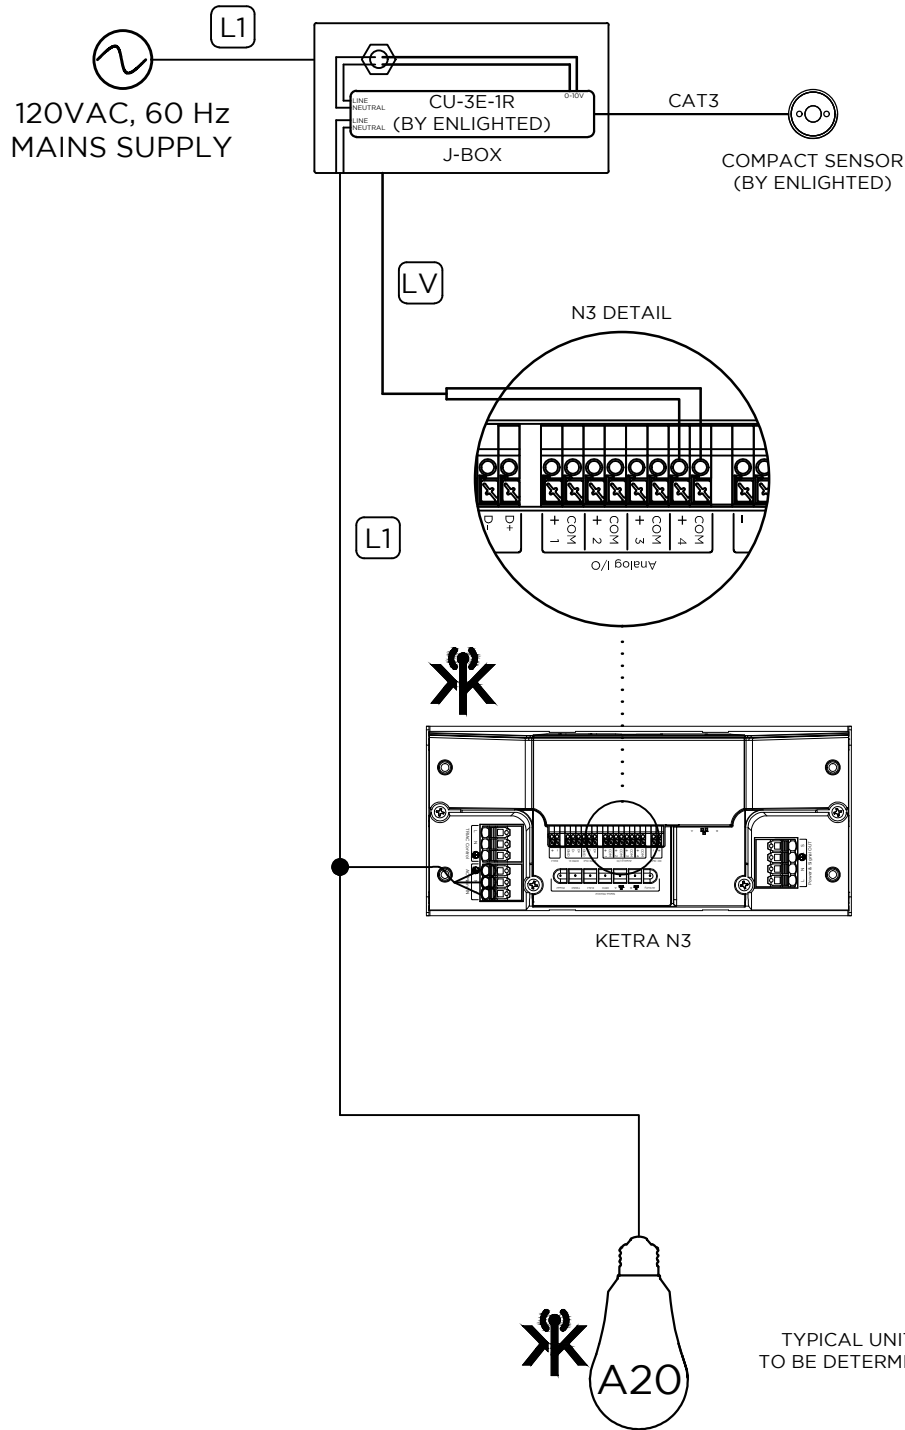

KETRA

3815 S. CAPITAL OF TEXAS HWY
SUITE 100
AUSTIN, TX 78704
P: 512.347.1100

GENERAL NOTES:

1. KETRANET MESH IS KETRA'S WIRELESS CONTROL PROTOCOL.
2. A NODE IS A KETRANET MESH ENABLED WIRELESS DEVICE.
3. 50 KETRANET MESH NODES MAX. PER INSTALLATION NETWORK.
4. ALL KETRANET MESH NODES TO BE INSTALLED WITHIN 50'-0" RANGE OF THE NEAREST NODE.

FOR REFERENCE ONLY
NOT FOR
CONSTRUCTION

DRAWING TYPE: WD
DRAWING #:
REVISION #: 00
DATE: 04/06/2016
DRAWN BY: CEH
CHECKED BY: GEB
SCALE: NTS

SHEET NAME

KETRA N3, A20
TO ENLIGHTED

SHEET

1 OF 1

50 KETRANET MESH NODES
PER INSTALLATION NETWORK

TYPICAL UNITS
TO BE DETERMINED

KEY	
L1	12 AWG, 3 WIRE *
LV	16-24 AWG, 2 WIRE *
✱	KETRANET MESH WIRELESS NETWORK
CAT3	CAT3 SENSOR CABLE *

* TO BE PROVIDED BY OTHERS