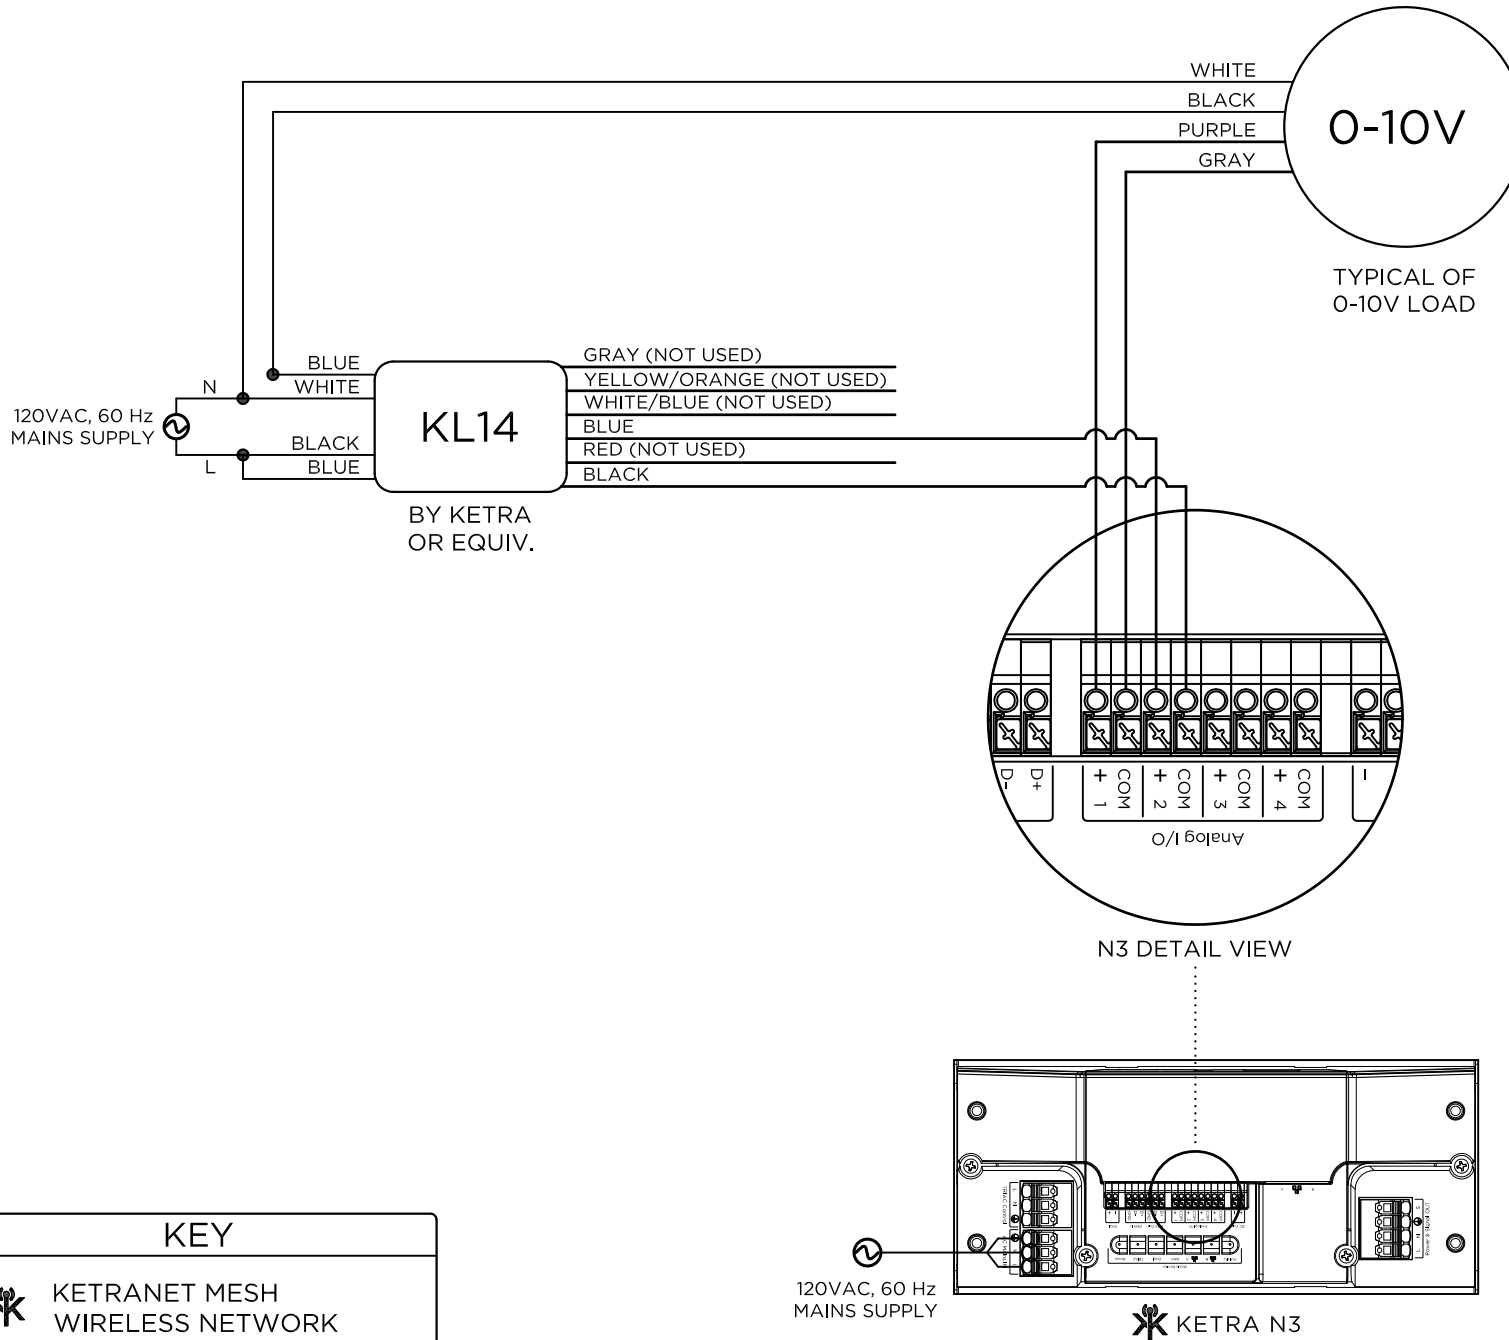

KETRA

3815 S. CAPITAL OF TEXAS HWY
SUITE 100
AUSTIN, TX 78704
P: 512.872.4349

GENERAL NOTES:

1. KETRANET MESH IS KETRA'S WIRELESS CONTROL PROTOCOL.
2. A NODE IS A KETRANET MESH ENABLED WIRELESS DEVICE.
3. 50 KETRANET MESH NODES MAX. PER INSTALLATION NETWORK.
4. ALL KETRANET MESH NODES TO BE INSTALLED WITHIN 50'-0" RANGE OF THE NEAREST NODE.
5. KETRA N3 CAN BE CONFIGURED FOR NORMALLY OPEN OR NORMALLY CLOSE OPERATION.

FOR REFERENCE ONLY
NOT FOR
CONSTRUCTION

DRAWING TYPE: WD
DRAWING #:
REVISION #: 01
DATE: 12/09/2016
DRAWN BY: CEH
CHECKED BY: TH
SCALE: NTS

SHEET NAME
KETRA
N3, 0-10V LOAD, KL14

SHEET

1 OF 1

KEY
 KETRANET MESH WIRELESS NETWORK

120VAC, 60 Hz MAINS SUPPLY

 KETRA N3