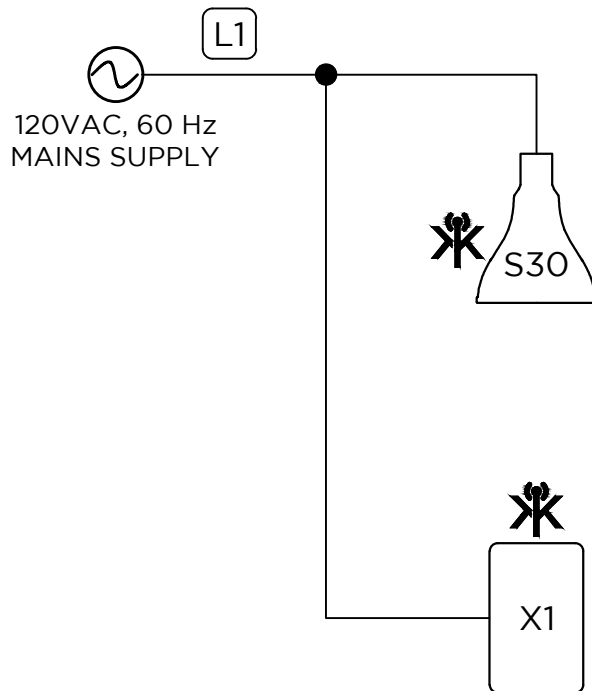

FOR REFERENCE ONLY
NOT FOR
CONSTRUCTION

DRAWING TYPE: WD

DRAWING #:

REVISION #: 00

DATE: 06/08/2016

DRAWN BY: CEH

CHECKED BY: GEB

SCALE: NTS

SHEET NAME

KETRA MULTIPLE N3,
S30, X1, DMX CTRL

SHEET

1 OF 1

KEY

- L1** 12 AWG, 3 WIRE
- D1** BELDEN-9729 OR EQUIVALENT DMX, 2 TWISTED PAIRS, SHIELDED
- KETRANET MESH WIRELESS NETWORK