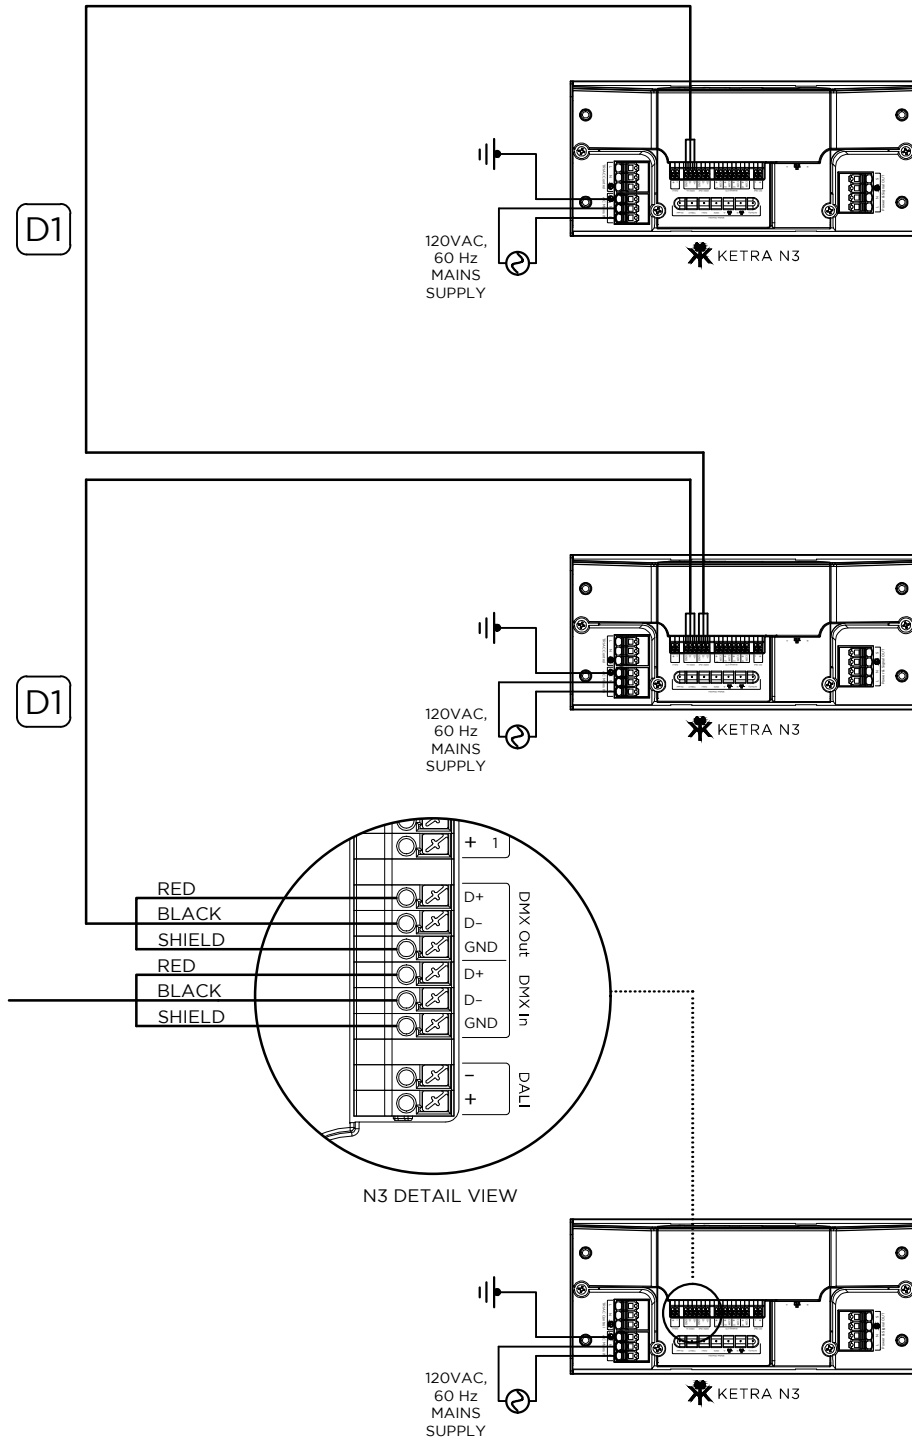

KETRA

3815 S. CAPITAL OF TEXAS HWY
SUITE 100
AUSTIN, TX 78704
P: 512.347.1100

GENERAL NOTES:

1. KETRANET MESH IS KETRA'S WIRELESS CONTROL PROTOCOL.
2. A NODE IS A KETRANET MESH ENABLED WIRELESS DEVICE.
3. 50 KETRANET MESH NODES MAX. PER INSTALLATION NETWORK.
4. ALL KETRANET MESH NODES TO BE INSTALLED WITHIN 50'-0" RANGE OF THE NEAREST NODE.

FOR REFERENCE ONLY
NOT FOR
CONSTRUCTION

DRAWING TYPE: WD

DRAWING #:

REVISION #: 00

DATE: 06/08/2016

DRAWN BY: CEH

CHECKED BY: GEB

SCALE: NTS

SHEET NAME

KETRA MULTIPLE N3,
S30, X1, DMX CTRL

SHEET

1 OF 1

KEY

- L1** 12 AWG, 3 WIRE
- D1** BELDEN-9729 OR EQUIVALENT DMX, 2 TWISTED PAIRS, SHIELDED
- KETRANET MESH WIRELESS NETWORK