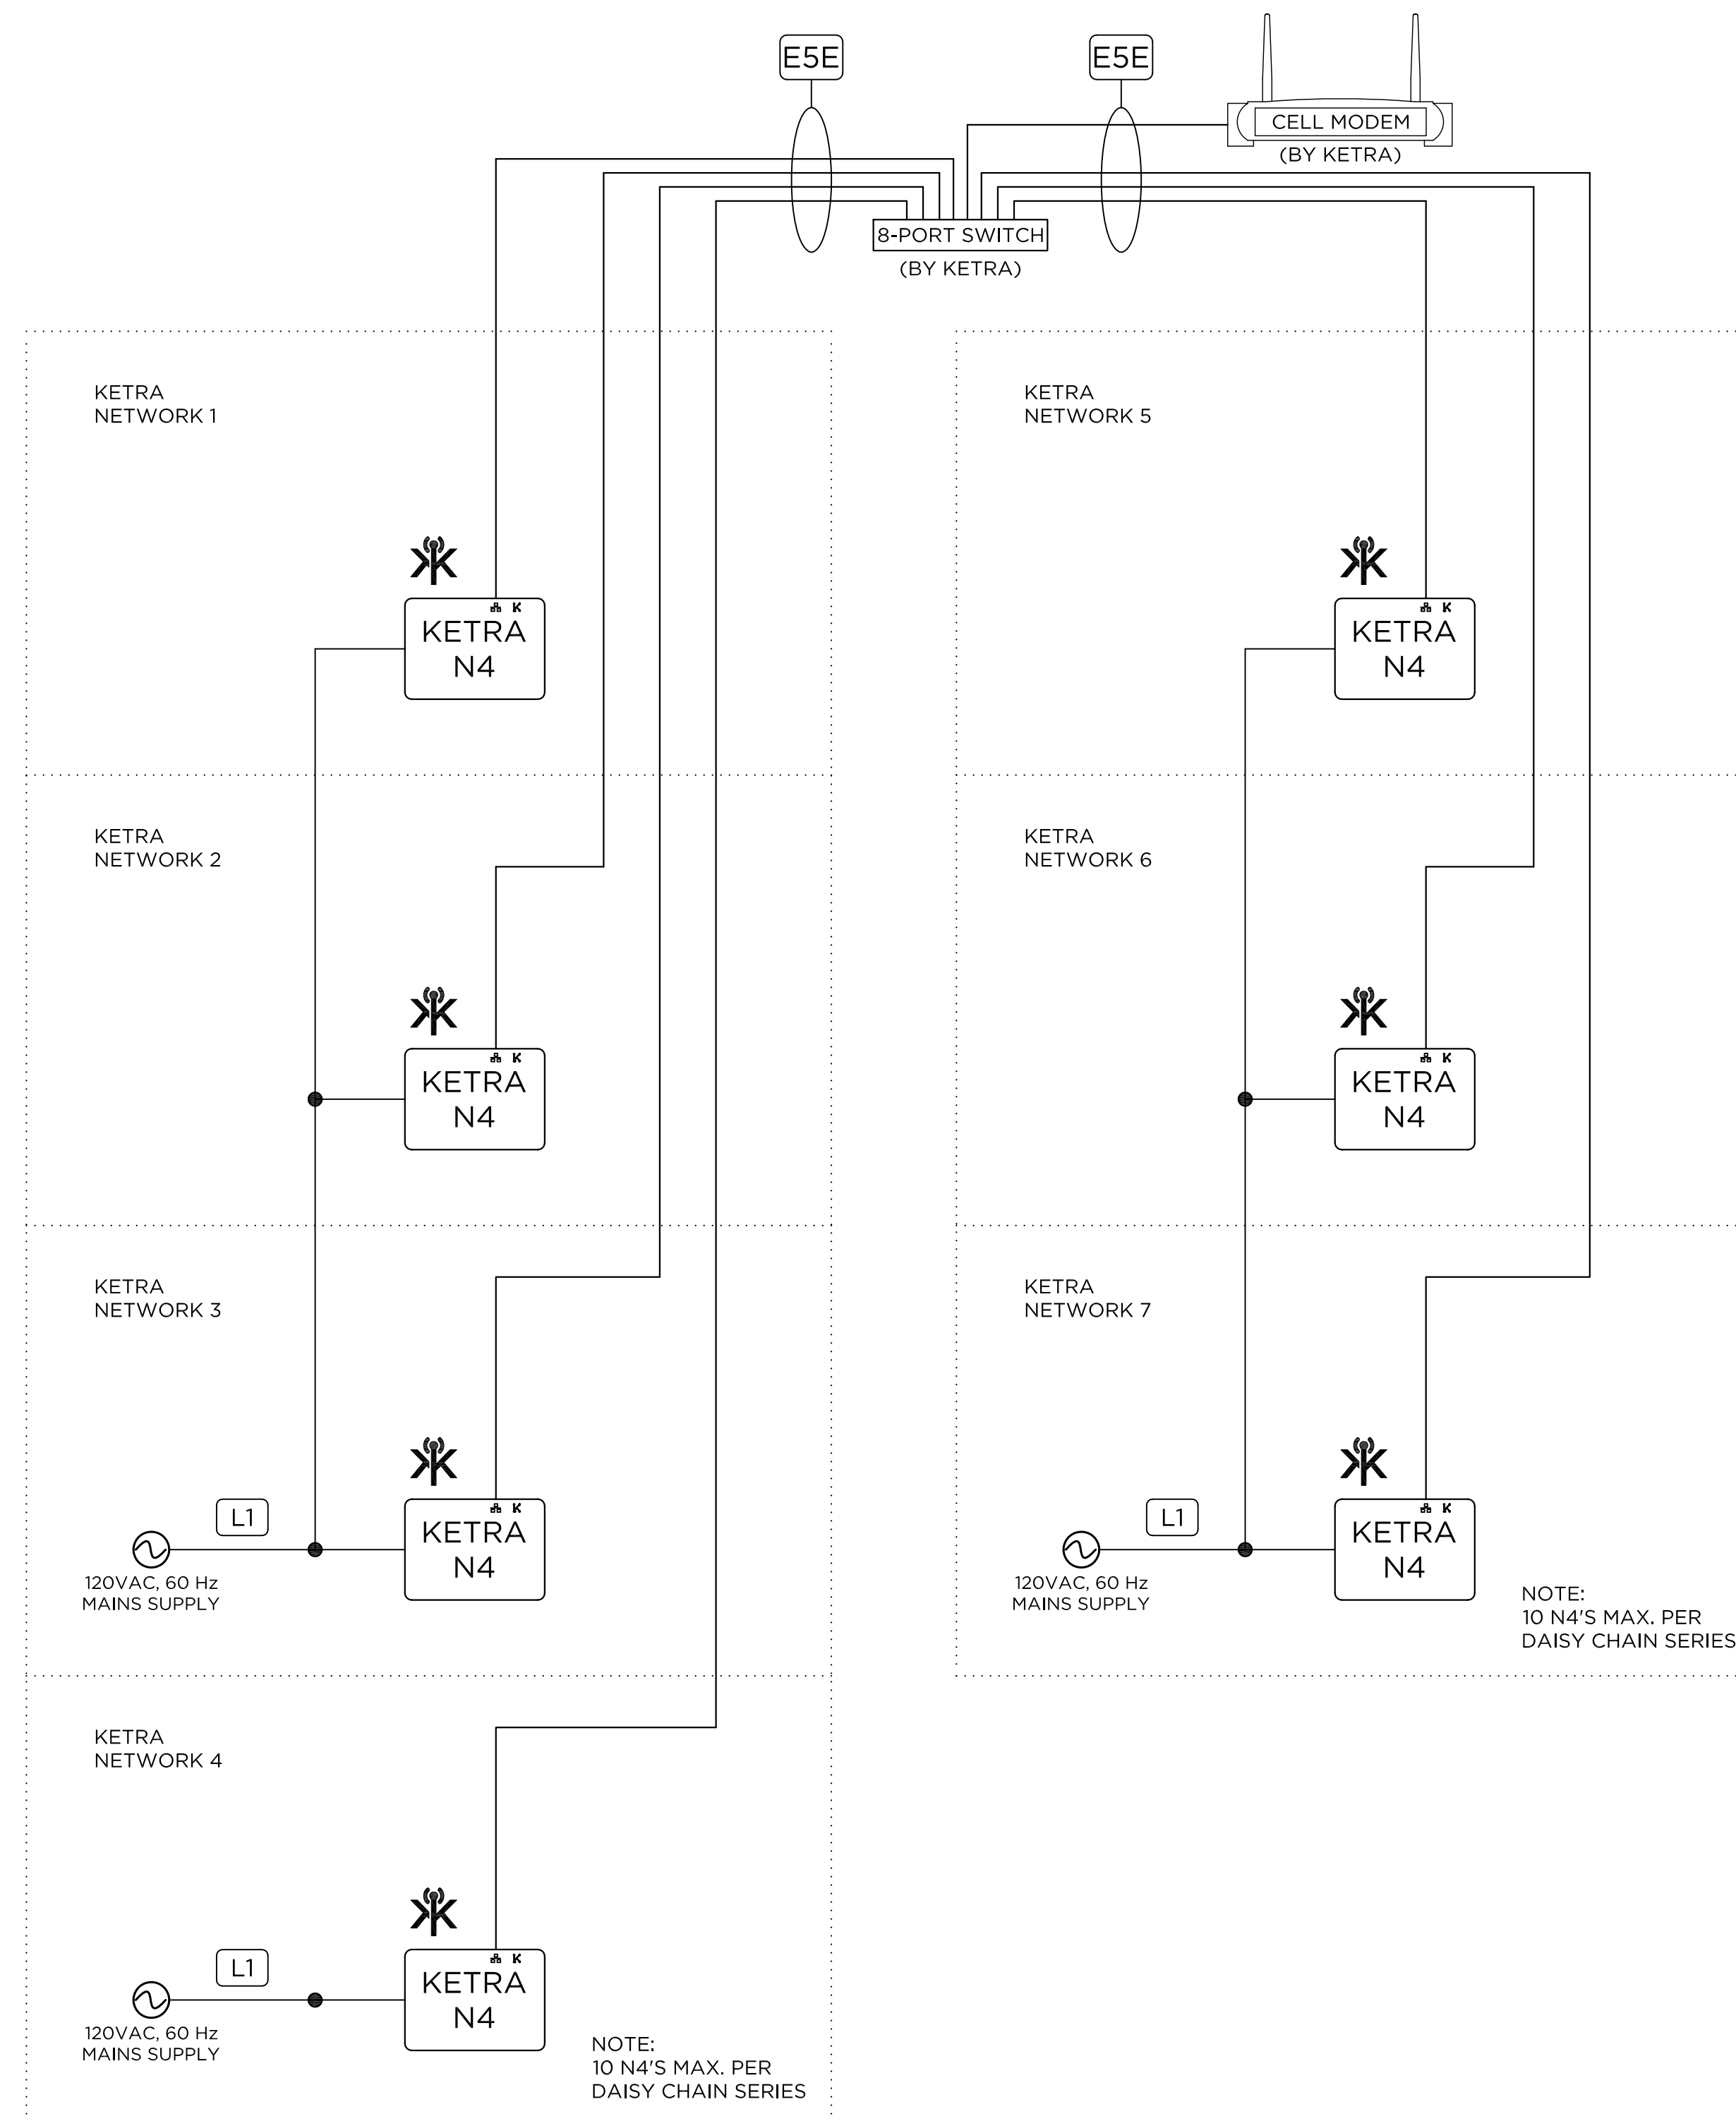

KETRA

Natural Light. Better Life.™

3815 S. CAPITAL OF TEXAS HWY
SUITE 100
AUSTIN, TX 78704
P: 512.872.4349

GENERAL NOTES:

1. KETRANET MESH IS KETRA'S WIRELESS CONTROL PROTOCOL.
2. A NODE IS A KETRANET MESH ENABLED WIRELESS DEVICE.
3. 50 KETRANET MESH NODES MAX. PER INSTALLATION NETWORK.
4. ALL KETRANET MESH NODES TO BE INSTALLED WITHIN 50'-0" RANGE OF THE NEAREST NODE.
5. 10 N4'S MAX. PER DAISY CHAIN SERIES.

KEY	
L1	12 AWG, 3 WIRE
ESE	CAT5E, 4 PAIR, UNSHIELDED
	KETRANET MESH WIRELESS NETWORK

**FOR REFERENCE ONLY
NOT FOR
CONSTRUCTION**

DRAWING TYPE: WD
DRAWING #:
REVISION #: 00
DATE: 07/15/2016
DRAWN BY: CEH
CHECKED BY: GEB
SCALE: NTS

SHEET NAME
KETRA
MULTI-NETWORKS,
N4, SWITCH, CELL MODEM

SHEET

1 OF 1