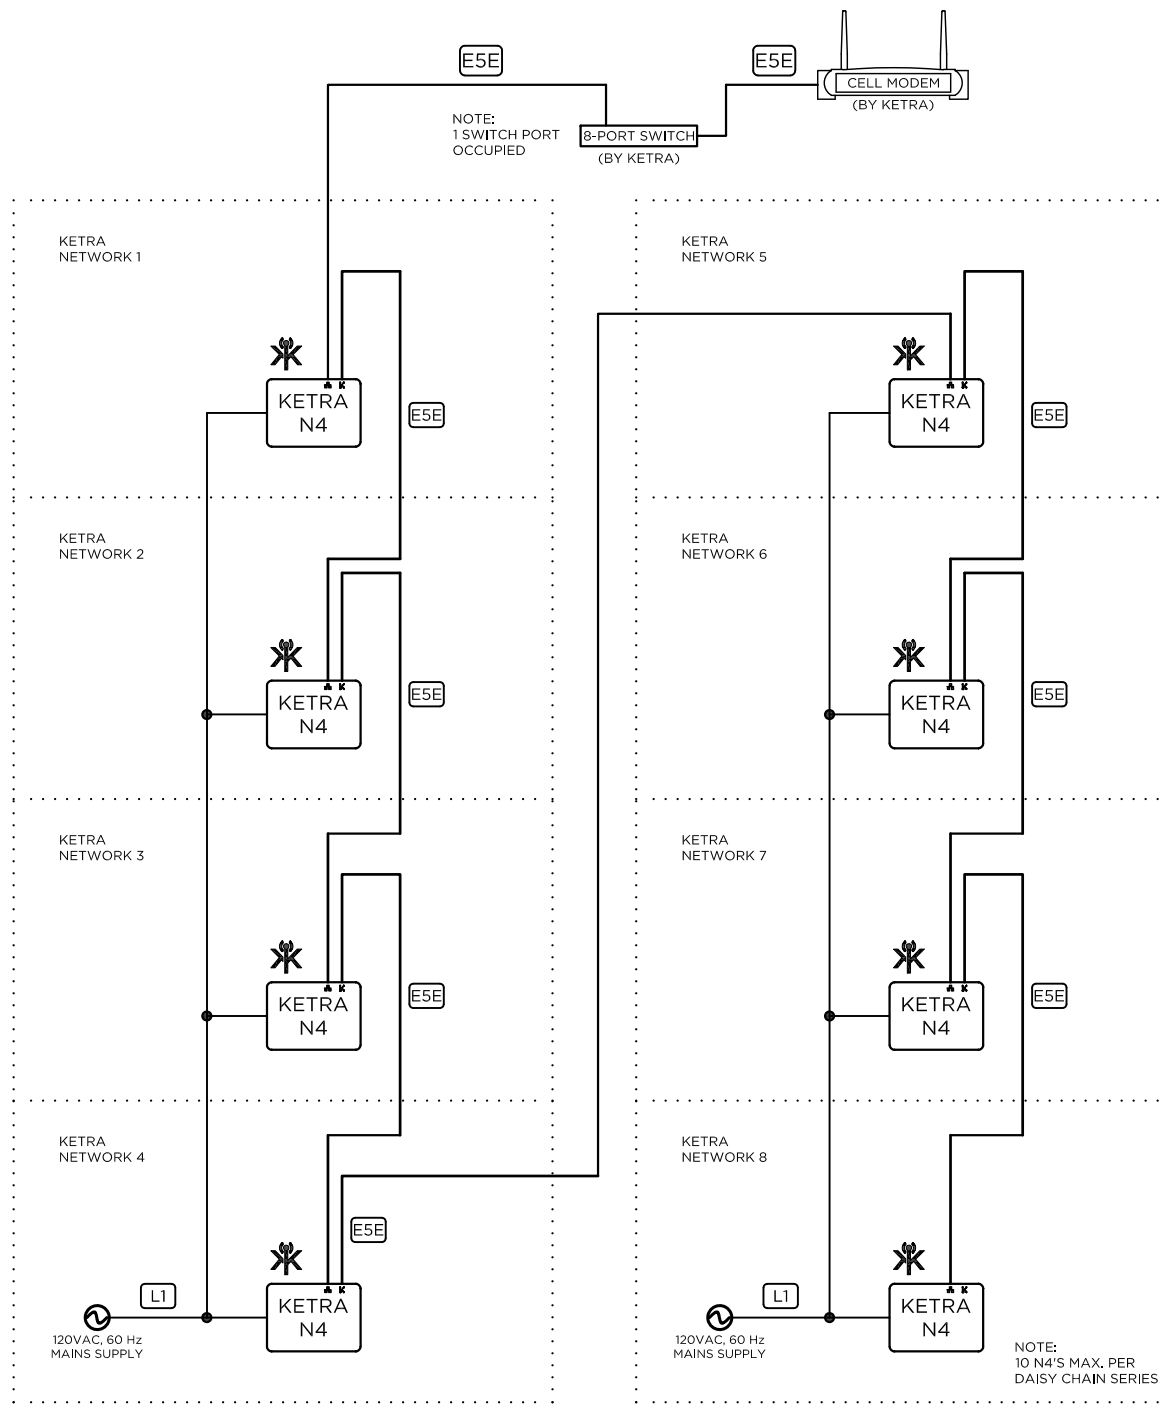

KETRA

3815 S. CAPITAL OF TEXAS HWY
 SUITE 100
 AUSTIN, TX 78704
 P: 512.347.1100

GENERAL NOTES:

1. KETRANET MESH IS KETRA'S WIRELESS CONTROL PROTOCOL.
2. A NODE IS A KETRANET MESH ENABLED WIRELESS DEVICE.
3. 50 KETRANET MESH NODES MAX. PER INSTALLATION NETWORK.
4. ALL KETRANET MESH NODES TO BE INSTALLED WITHIN 50'-0" RANGE OF THE NEAREST NODE.
5. 10 N4'S MAX. PER DAISY CHAIN SERIES.

FOR REFERENCE ONLY
 NOT FOR
 CONSTRUCTION

DRAWING TYPE: WD
 DRAWING #:
 REVISION #: 00
 DATE: 01/03/2017
 DRAWN BY: CEH
 CHECKED BY: LEB
 SCALE: NTS

SHEET NAME
 KETRA
 MULTI-NETWORKS, N4,
 N4, SWITCH, CELL MODEM

SHEET

1 OF 1

KEY	
	12 AWG, 3 WIRE
	CAT5E, 4 PAIR, UNSHIELDED
	KETRANET MESH WIRELESS NETWORK