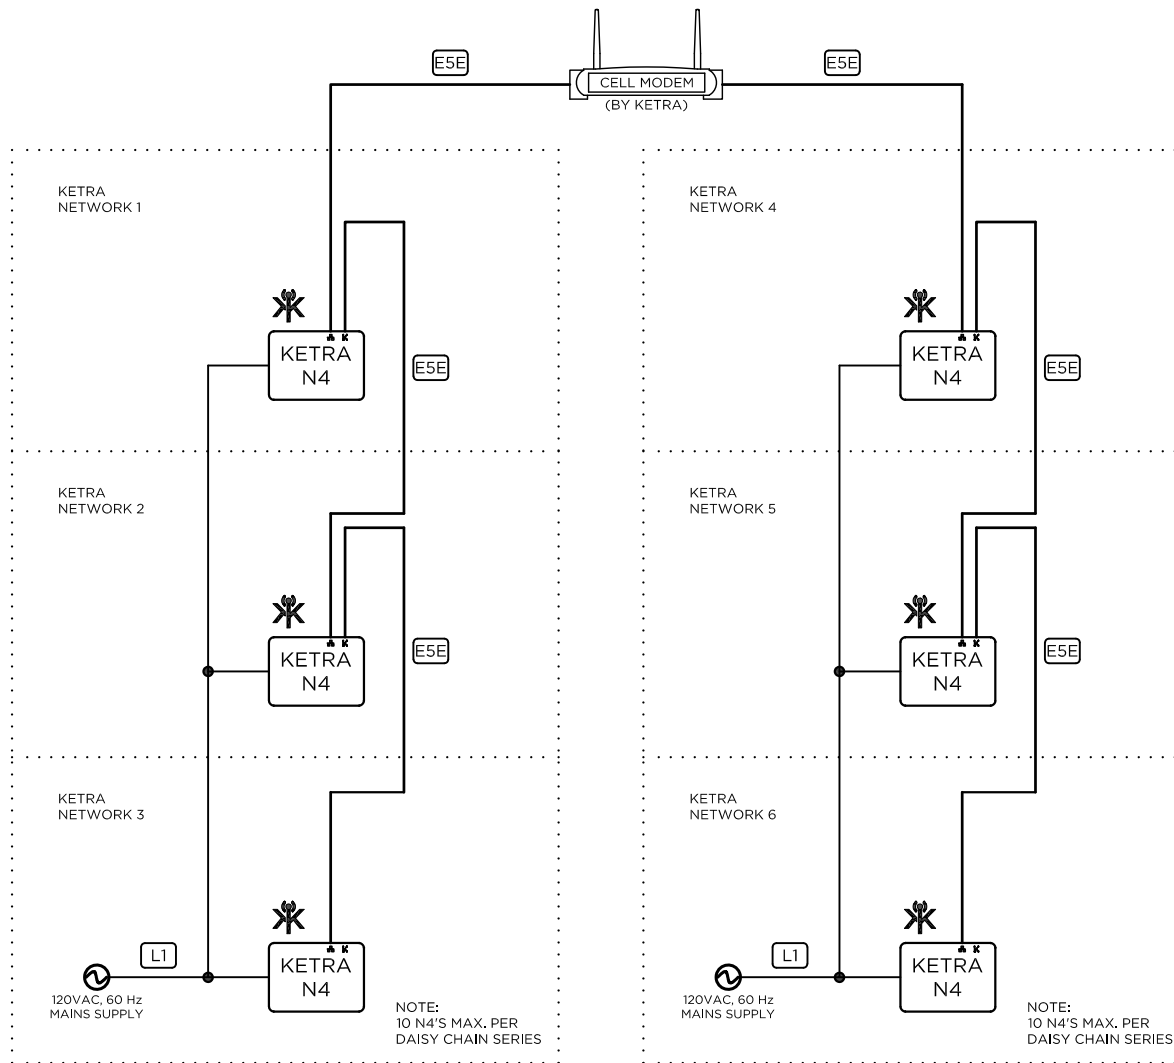

KETRA

3815 S. CAPITAL OF TEXAS HWY
SUITE 100
AUSTIN, TX 78704
P: 512.347.1100

GENERAL NOTES:

1. KETRANET MESH IS KETRA'S WIRELESS CONTROL PROTOCOL.
2. A NODE IS A KETRANET MESH ENABLED WIRELESS DEVICE.
3. 50 KETRANET MESH NODES MAX. PER INSTALLATION NETWORK.
4. ALL KETRANET MESH NODES TO BE INSTALLED WITHIN 50'-0" RANGE OF THE NEAREST NODE.
5. 10 N4'S MAX. PER DAISY CHAIN SERIES.

FOR REFERENCE ONLY
NOT FOR
CONSTRUCTION

DRAWING TYPE: WD

DRAWING #:

REVISION #: 00

DATE: 01/03/2017

DRAWN BY: CEH

CHECKED BY: GEB

SCALE: NTS

SHEET NAME
KETRA
MULTI-NETWORKS,
N4, N4, CELL MODEM

SHEET

1 OF 1

KEY	
	12 AWG, 3 WIRE
	CAT5E, 4 PAIR, UNSHIELDED
	KETRANET MESH WIRELESS NETWORK