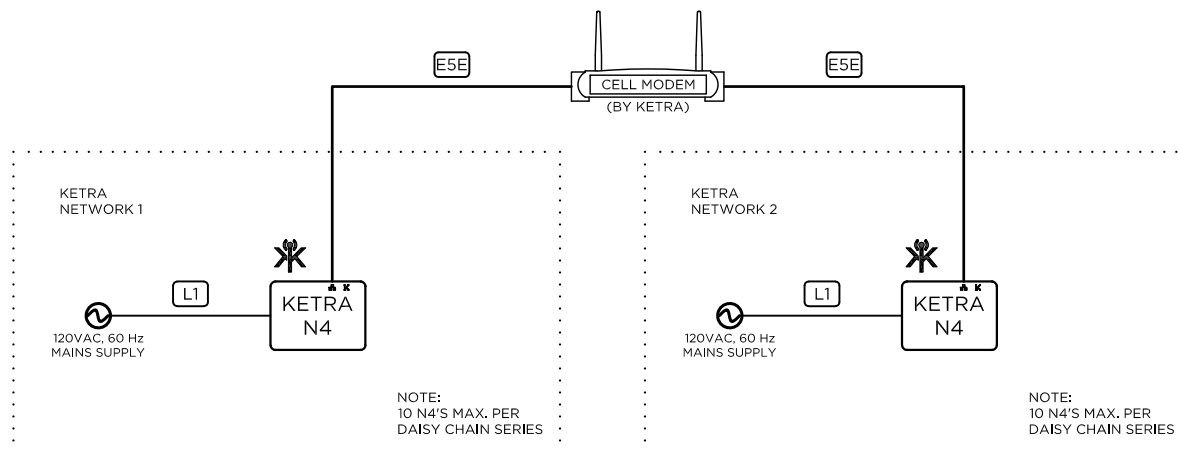

KETRA

3815 S. CAPITAL OF TEXAS HWY
SUITE 100
AUSTIN, TX 78704
P: 512.347.1100

GENERAL NOTES:

1. KETRANET MESH IS KETRA'S WIRELESS CONTROL PROTOCOL.
2. A NODE IS A KETRANET MESH ENABLED WIRELESS DEVICE.
3. 50 KETRANET MESH NODES MAX. PER INSTALLATION NETWORK.
4. ALL KETRANET MESH NODES TO BE INSTALLED WITHIN 50'-0" RANGE OF THE NEAREST NODE.
5. 10 N4'S MAX. PER DAISY CHAIN SERIES.

FOR REFERENCE ONLY
NOT FOR
CONSTRUCTION

DRAWING TYPE: WD

DRAWING #:

REVISION #: 00

DATE: 01/06/2017

DRAWN BY: CEH

CHECKED BY: GEB

SCALE: NTS

SHEET NAME
KETRA
MULTI-NETWORKS,
N4, CELL MODEM

SHEET

1 OF 1

KEY

- | | |
|-----|--------------------------------|
| L1 | 12 AWG, 3 WIRE |
| E5E | CAT5E, 4 PAIR, UNSHIELDED |
| | KETRANET MESH WIRELESS NETWORK |